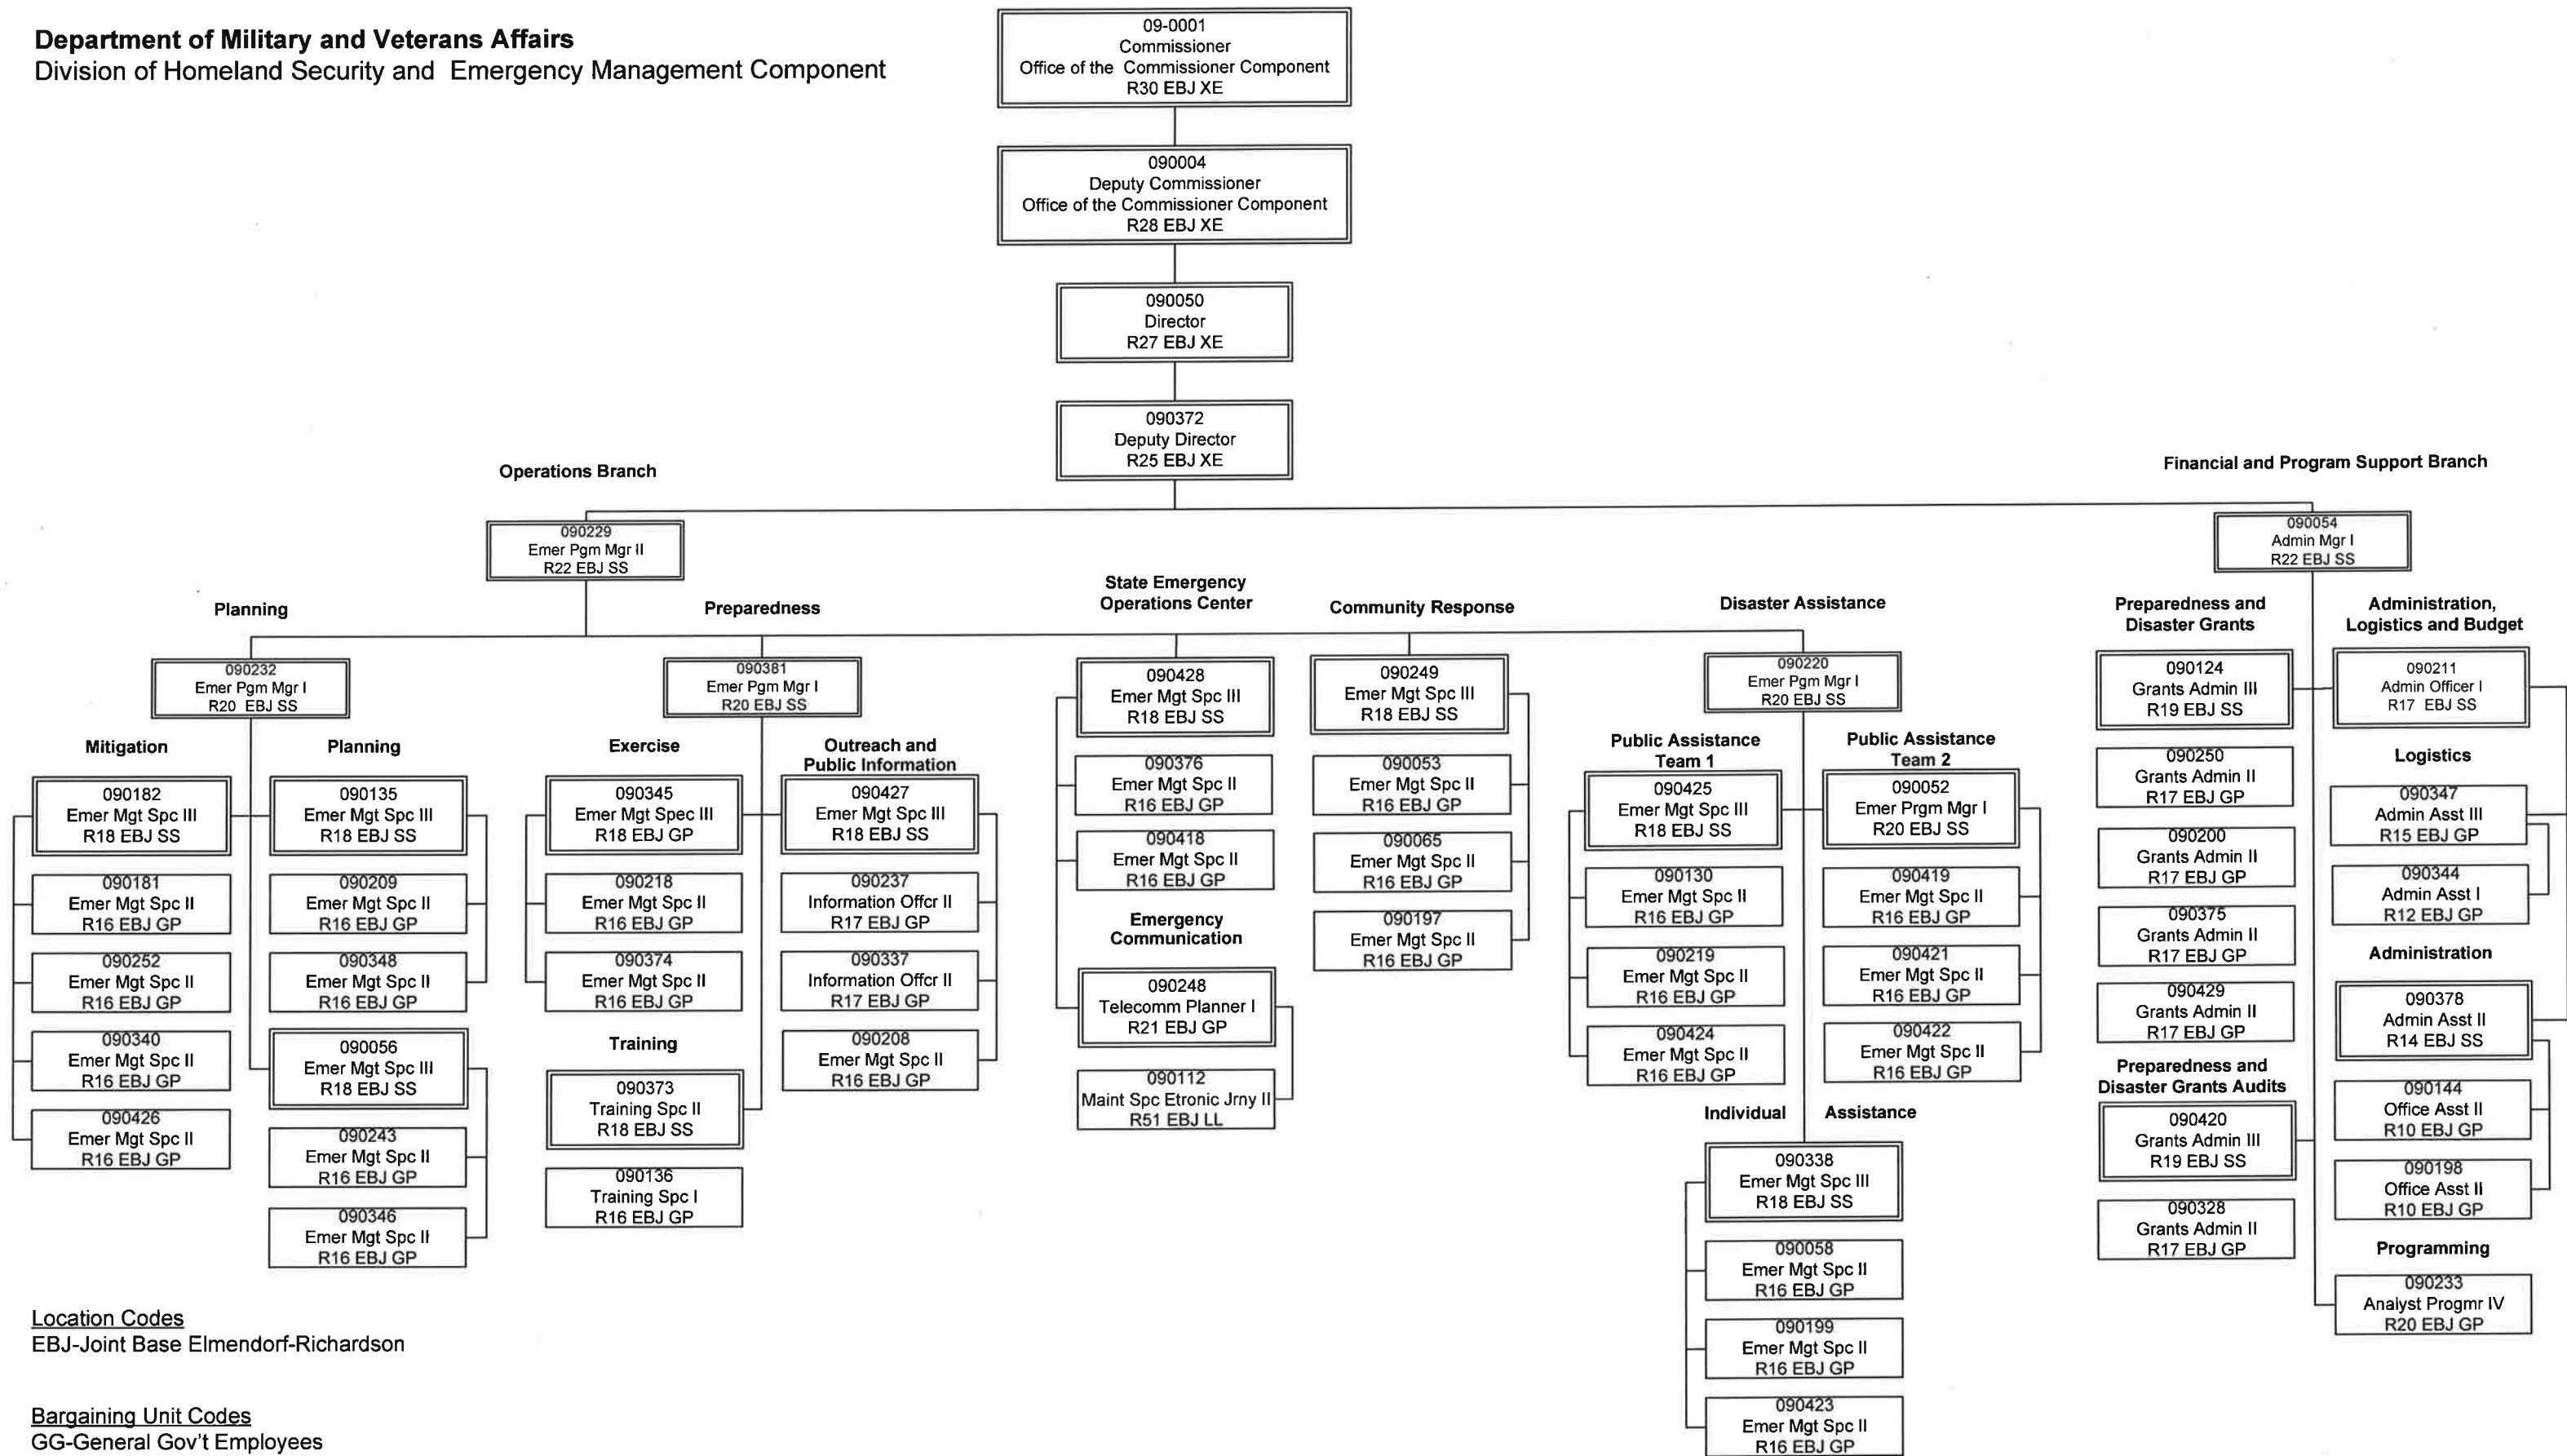

Department of Military and Veterans Affairs
 Division of Homeland Security and Emergency Management Component

Location Codes
 EBJ-Joint Base Elmendorf-Richardson

Bargaining Unit Codes
 GG-General Gov't Employees
 GP-General Gov't Employees
 LL-Labor, Trades & Crafts
 SS-Supervisory Employees
 XE-Exempt Executive